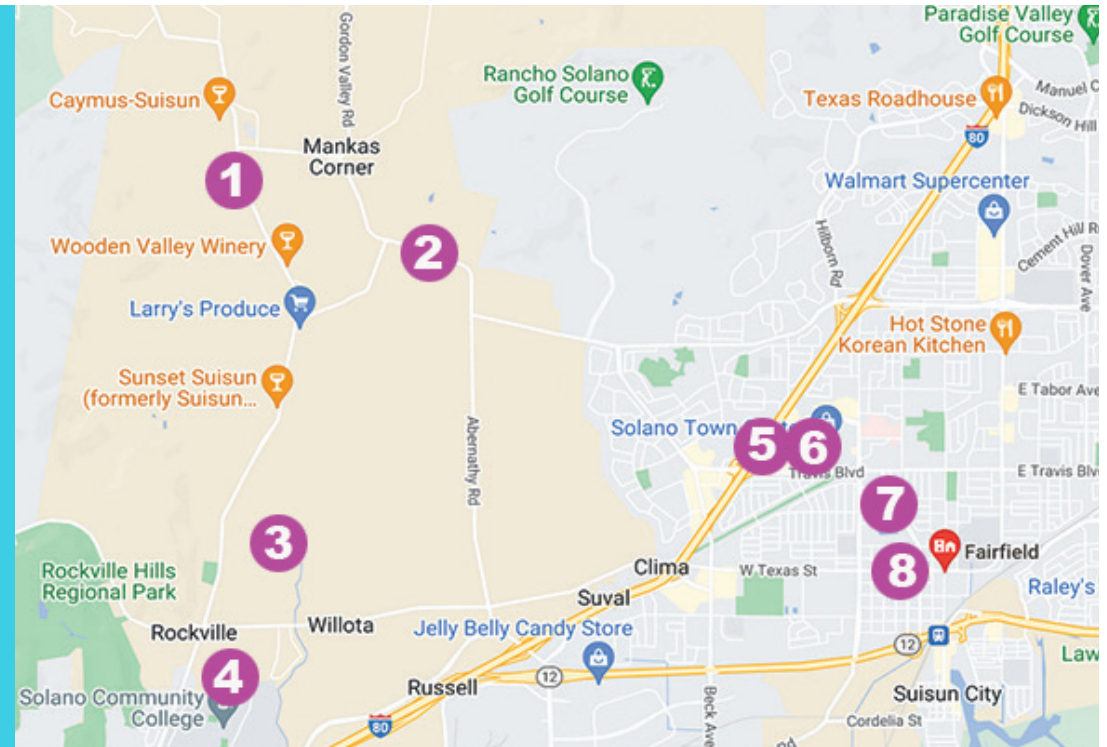

## Artists by Location

### IL Fiorello Olive Oil Co.

2625 Mankas Corner Rd. Fairfield, Ca.

Mike Miller--Acrylic  
Ashley Patoni--Acrylic

## Fairfield Arts

710 Jackson St. Fairfield, Ca

Dennis Ariza-Photography

JoRene' Danel-Glass

Allen Mathias-Photography

Carolyn Holden-Oil

John Lloyd-Flynn-Ceramics

Lettie Neuhauser-Maclachlan-Watercolor

### Venues by Location

- 1** Village 360  
4949 Suisun Valley Rd. Fairfield, Ca. [www.fsvaa.art](http://www.fsvaa.art)
- 2** IL Fiorello Olive Oil Co.  
2625 Mankas Corner Rd. Fairfield, Ca. [www.ilfiorello.com](http://www.ilfiorello.com)
- 3** Bally Keal Estates  
4286 Suisun Valley Rd. Fairfield, Ca [www.ballykeal.com](http://www.ballykeal.com)
- 4** Collective Gallery  
41 60 Suisun Valley Rd. Fairfield, Ca. [www.fsvaa.art](http://www.fsvaa.art)
- 5** Town Center Gallery  
1350 Travis Blvd. D-8 Fairfield, Ca. [www.fsvaa.art](http://www.fsvaa.art)
- 6** Virtual Framing  
1350 Travis Blvd. 1496-B Fairfield, Ca. [www.postershoppe.com](http://www.postershoppe.com)
- 7** Jane Loveall Gallery  
831 Jackson St. Fairfield, Ca. [www.janeloveallstudio.com](http://www.janeloveallstudio.com)
- 8** Fairfield Arts  
710 Jackson St. Fairfield, Ca. [www.fairfield-arts.com](http://www.fairfield-arts.com)